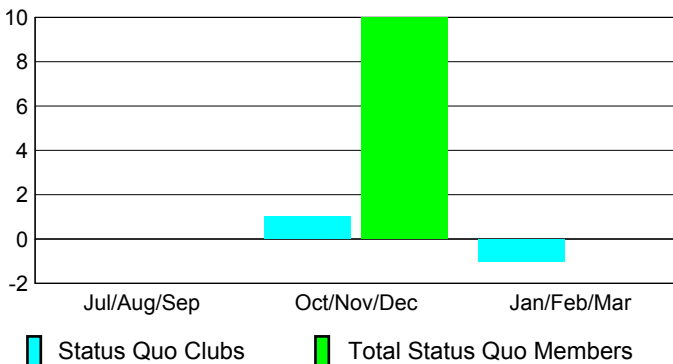

2009-2010 GMT Quarterly Report for District (or Undistricted) **District N 4**

GMT: TERRY GRAHAM

Location: NEWFOUNDLAND-LABRADOR

GMT CA: 2

CLUBS

Club Results
2009-2010

Clubs
2008-2009

Month	New Club Goal	Actual New Clubs	Actual Dropped Clubs	Gain/Loss of Clubs	Gain/Loss of Clubs
Jul/Aug/Sep	0	0	0	0	0
Oct/Nov/Dec	0	0	0	0	0
Jan/Feb/Mar	0	0	0	0	-1
Totals	0	0	0	0	-1

Club Results 2009-2010

Goal, New, Dropped, Gain/Loss

Comparison of Club Gain/Loss

Current Year Compared to the Previous Year

YTD Status Quo Clubs 2009-2010

Status Quo Clubs Compared to Status Quo Members

MEMBERSHIP

Membership Results
2009-2010

Membership
2008-2009

Month	Net Memb Goal	Actual New Memb	Actual Dropped Memb	Gain/Loss of Memb	Gain/Loss of Memb
Jul/Aug/Sep	0	6	-20	-14	-13
Oct/Nov/Dec	0	29	-47	-18	-5
Jan/Feb/Mar	0	30	-40	-10	-3
Totals	0	65	-107	-42	-21