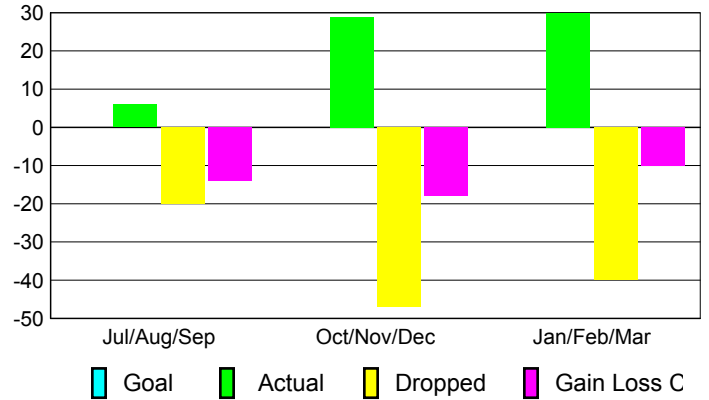

Membership Results 2009-2010

Goal, New, Dropped, Gain/Loss