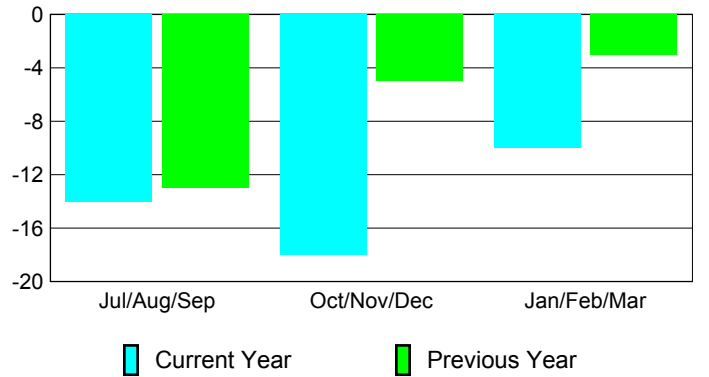

Comparison of Membership Gain/Loss

Current Year Compared to the Previous Year